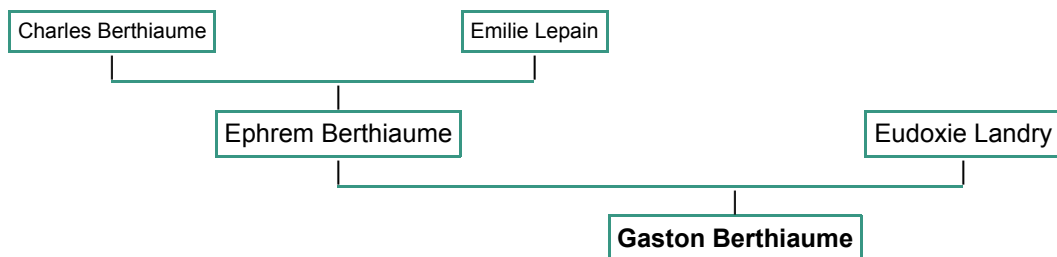

♂ Gaston Berthiaume

Parents

- Ephrem Berthiaume
- Eudoxie Landry

Spouses and children

- Married *28 May 1919, L'Acadie, co. St-Jean, Quebec, Canada*, to Therese Bourgeois with
 - ♂ Jacquelin Berthiaume
 - ♀ Rolande Berthiaume
 - X X

Family Tree Preview

[Ancestry Chart](#)

[Descendancy Chart](#)

[Printable Family Tree](#)