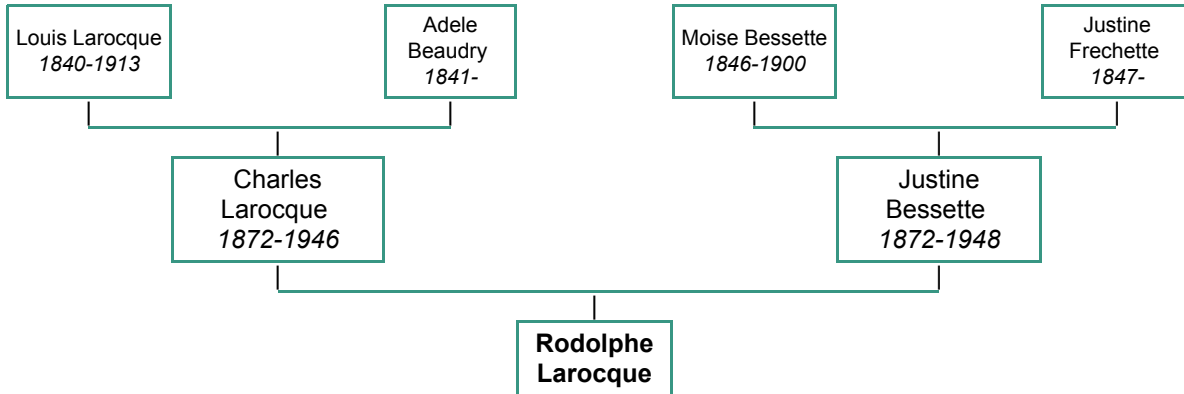

♂ Rodolphe Larocque

Parents

- Charles Larocque 1872-1946
- Justine Bessette 1872-1948

Spouses

- Married 7 October 1939, Saint-Jean-sur-Richelieu, Quebec, Canada, to Ida Boulais 1908-

Siblings

- ♀ Yvonne Larocque 1897-1977
- ♂ Omer Larocque

Family Tree Preview

Ancestry Chart