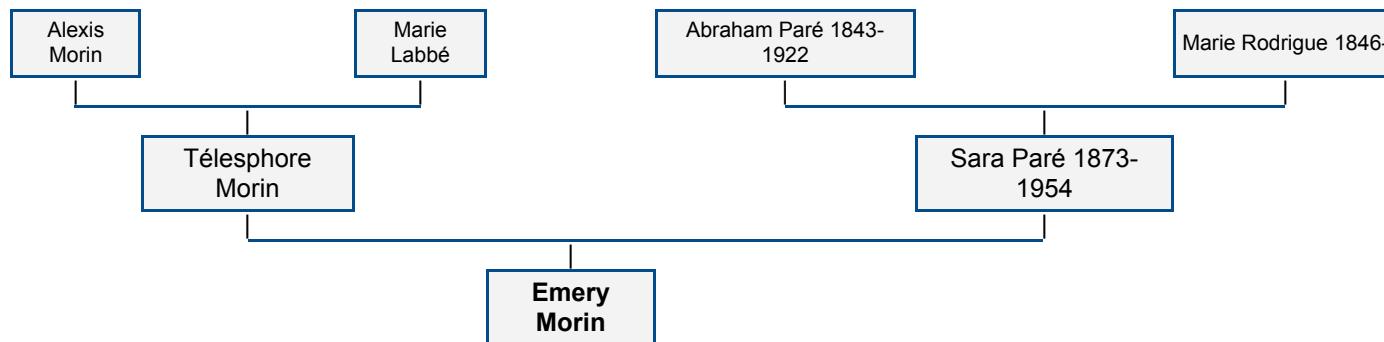

♂ Emery Morin

Parents

- Téléspore Morin
- Sara Paré 1873-1954

Spouses

- Married 22 April 1924 (Tuesday), St-Georges-de-Beauce, QC, CA, to Armoza Poulin

Siblings

- ♂ Alcide Morin
- ♂ Ernest Morin
- ♀ Hélène Morin
- ♂ Henry Morin
- ♂ Walter Morin

Family Tree Preview

[Ancestry Chart](#)[Printable Family Tree](#)