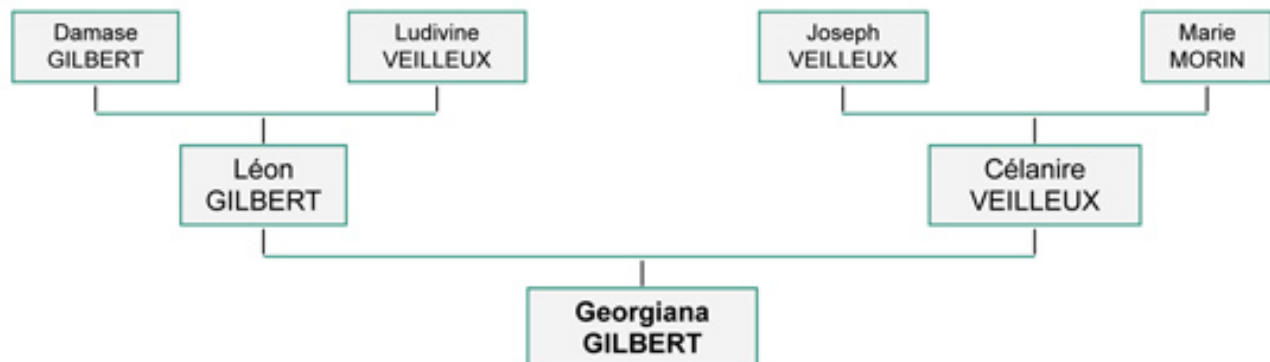

♀ Georgiana GILBERT

Parents

- Léon GILBERT
- Célanire VEILLEUX

- Married 18 July 1939, *St-Georges-de-Beauce(Ouest), Beauce, Québec, Canada*, to Adolphe MORIN

Siblings

- ♀ Aline GILBERT
- ♂ Ernest GILBERT
- ♀ Marie-Rose GILBERT
- ♀ Marie-Virginie GILBERT
- ♀ Marie-Irma GILBERT