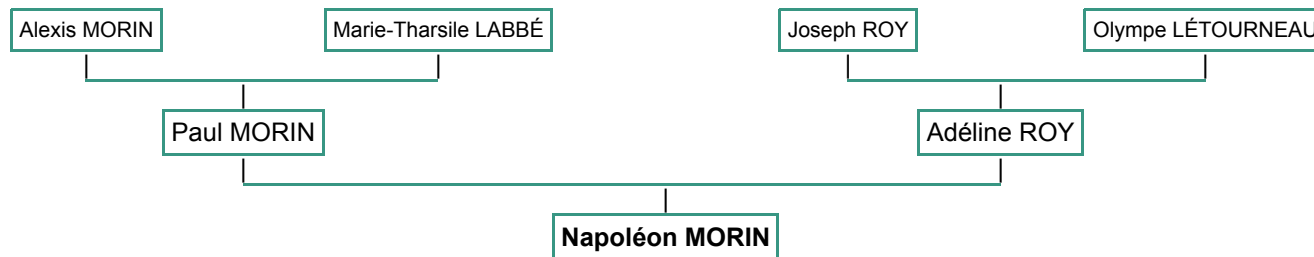

♂ Napoléon MORIN

Parents

- Paul MORIN
- Adéline ROY

Spouses

- Married 22 September 1913, St-Georges-de-Beauce(Ouest), Beauce, Québec, Canada, to Alphonsine VEILLEUX

Siblings

- ♀ Aglaée MORIN
- ♀ Albertine MORIN
- ♂ Alexandre MORIN
- ♂ Alexandre MORIN
- ♀ Clara MORIN
- ♀ Délina MORIN
- ♂ Eugène MORIN
- ♀ Léa MORIN
- ♂ Mathias MORIN
- ♀ Paméla MORIN

Family Tree Preview

[Ancestry Chart](#)
[Printable Family Tree](#)