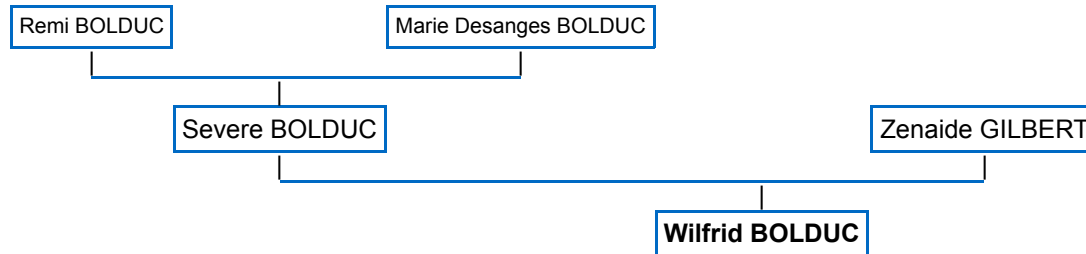

♂ Wilfrid BOLDUC

Parents

- Severe BOLDUC
- Zenaide GILBERT

Spouses

- Married 28 October 1937, St Georges, Beauce, QC, Canada, to Alice RODRIGUE

Siblings

- ♀ Valeda BOLDUC
- ♀ Fleurange BOLDUC
- ♀ Bertha A. BOLDUC
- ♂ Antonio BOLDUC
- ♂ Ernest BOLDUC
- ♂ Eugene BOLDUC
- ♀ Marie Irene BOLDUC

Family Tree Preview

Ancestry Chart