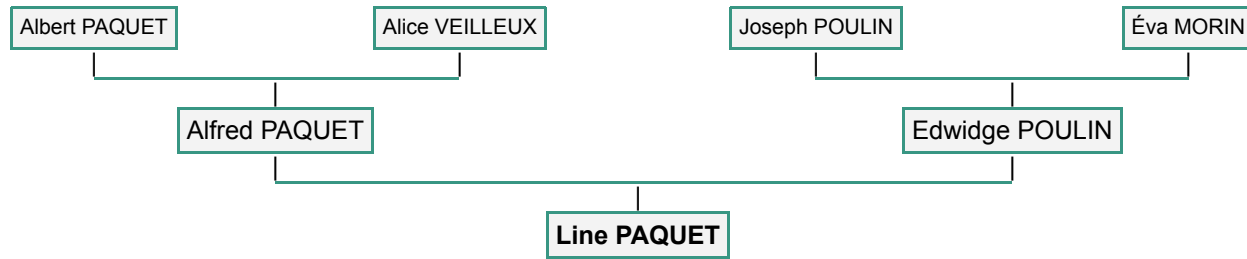

♀ Line PAQUET

Parents

- Alfred PAQUET
- Edwidge POULIN

Spouses

- Married 24 July 1976, *St-Georges-de-Beauce(Ouest), Beauce, Québec, Canada*, to Jacques RODRIGUE

Family Tree Preview

[Ancestry Chart](#)

[Printable Family Tree](#)