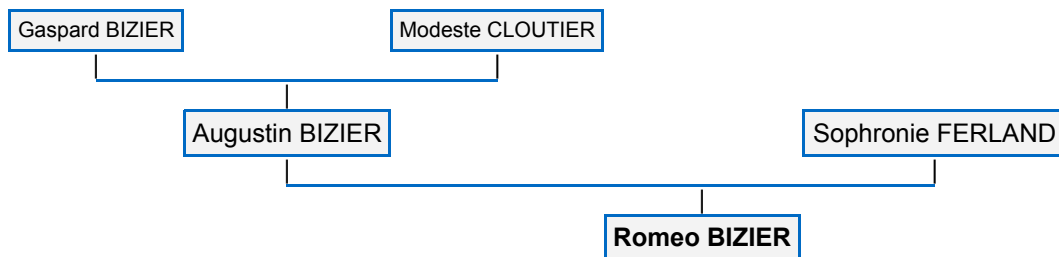

♂ **Romeo BIZIER**

Parents

- Augustin BIZIER
- Sophronie FERLAND

Spouses

- Married 25 September 1935, St Honore de Shenley, Beauce, QC, Canada, to Anaisse LAROCHELLE

Siblings

- ♀ Sophronie BIZIER
- ♂ Odias BIZIER
- ♀ Adelia BIZIER
- ♂ Georges BIZIER
- ♀ Yvonne BIZIER

Family Tree Preview

Ancestry Chart