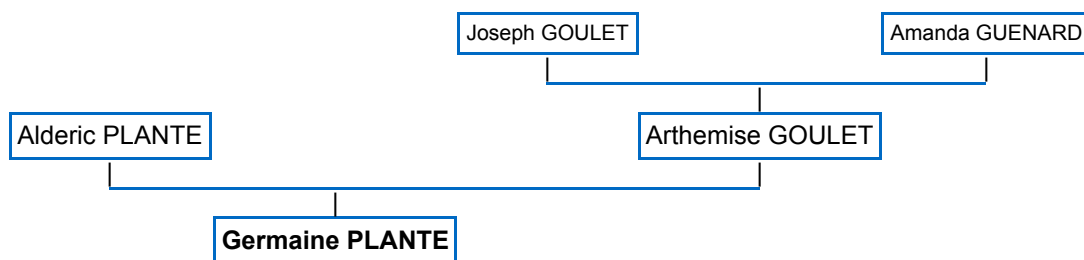

♀ Germaine PLANTE

Parents

- Alderic PLANTE
- Arthemise GOULET

Spouses

- Married 24 August 1944, St Magloire, Bellechasse, QC, Canada, to Noel TURCOTTE

Siblings

- ♂ Joseph PLANTE
- ♂ Willie PLANTE
- ♀ Rachel PLANTE
- ♂ Hector PLANTE
- ♀ Simonne PLANTE
- ♂ Eddy PLANTE

Family Tree Preview

[Ancestry Chart](#)

[Printable Family Tree](#)