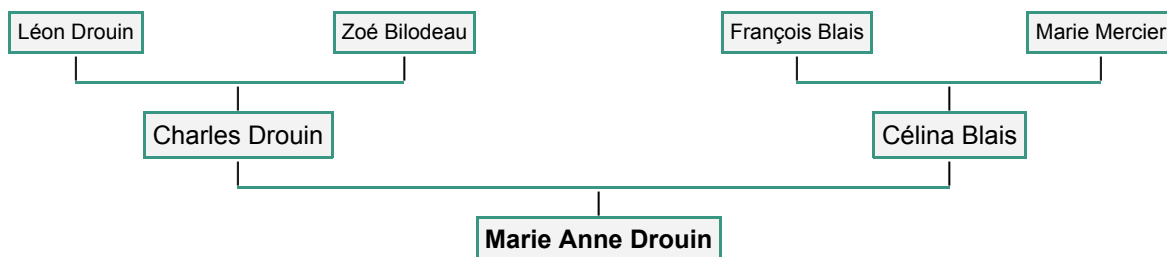

♀ Marie Anne Drouin

Parents

- Charles Drouin
- Céline Blais

Spouses and children

- Married 24 October 1916, Ste Marie, , Beauce, Québec, Canada, to Joseph Alphédonr Drouin with
 - ♂ Charles Eugène Drouin

Siblings

- ♂ Auguste Drouin
- ♀ Céline Drouin
- ♂ Jean Charles Jules Drouin
- ♀ Marie Émilie Evelina Drouin
- ♀ Naïda Drouin

Family Tree Preview

[Ancestry Chart](#)
[Descendancy Chart](#)
[Printable Family Tree](#)