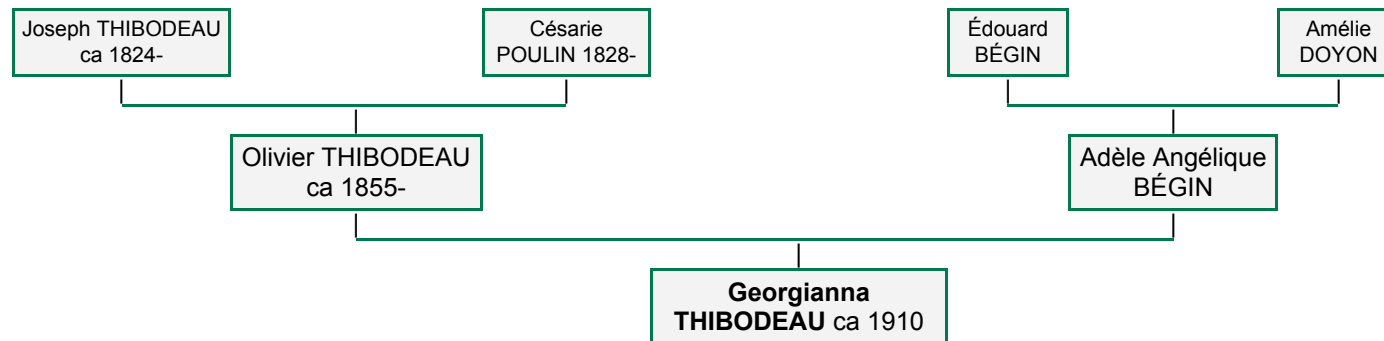

♀ Georgianna THIBODEAU

- Born about 1910

Parents

- Olivier THIBODEAU ca 1855-
- Adèle Angélique BÉGIN

Spouses

- Married 21 October 1942, St-Georges, Beauce, Québec, CANADA, to Georges Aimé PAQUET

Siblings

- ♂ Arthur THIBODEAU ca 1885-
- ♀ Alexandrine THIBODEAU ca 1900-
- ♀ Marie-Anne THIBODEAU ca 1890-
- ♂ Joseph G. THIBODEAU ca 1900-
- ♂ Delvas THIBODEAU

Family Tree Preview

[Ancestry Chart](#)
[Printable Family Tree](#)