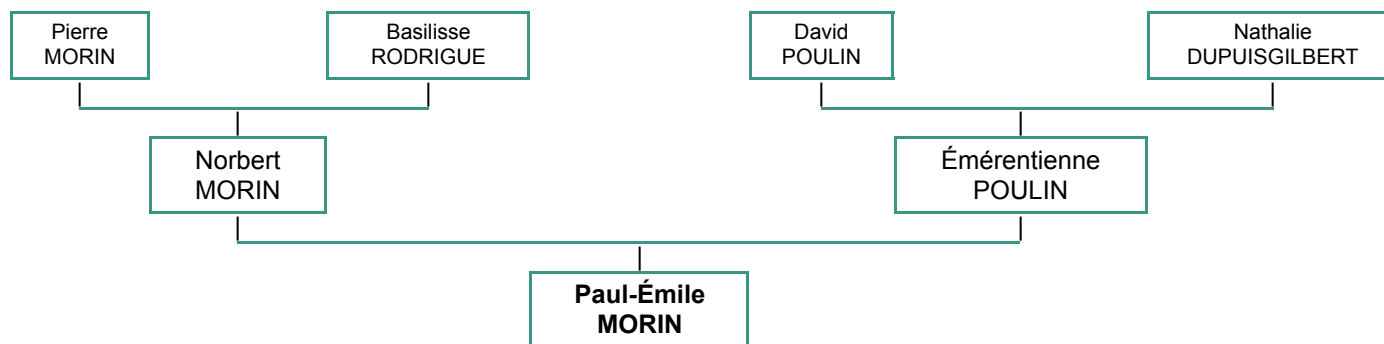

♂ Paul-Émile MORIN

Parents

- Norbert MORIN
- Émérentienne POULIN

Spouses

- Married 21 June 1927, St-Georges-de-Beauce(Ouest), Beauce, Québec, Canada, to Marie-Blanche GRENIER

Siblings

- ♀ Adrienne MORIN
- ♀ Carmen MORIN
- ♂ Dominique MORIN
- ♂ Marcel MORIN
- ♀ Marie-Rose MORIN
- ♂ Rosario MORIN
- ♀ Yvette MORIN

Family Tree Preview

[Ancestry Chart](#)
[Printable Family Tree](#)