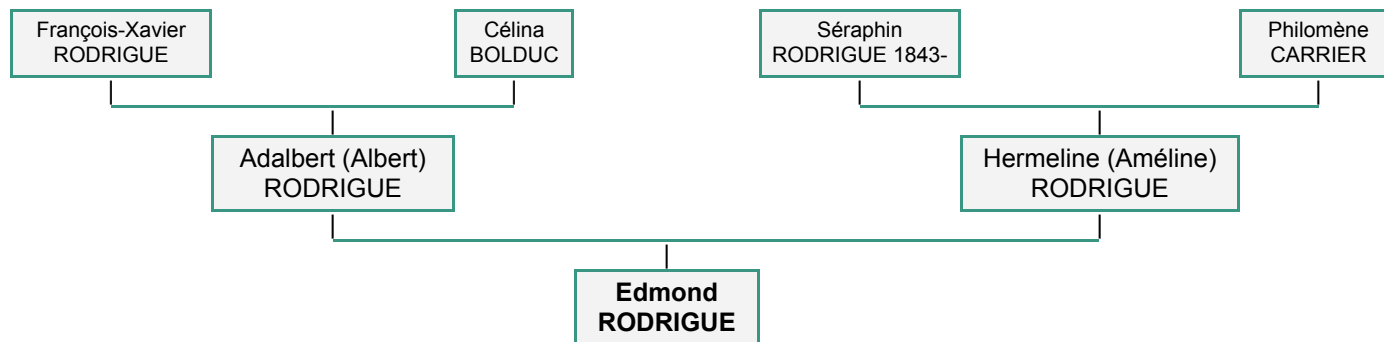

♂ Edmond RODRIGUE

Parents

- Adalbert (Albert) RODRIGUE
- Hermeline (Améline) RODRIGUE

Spouses

- Married 6 August 1938, St-Georges-de-Beauce, Beauce, Québec, Canada, to Rose-Aimée FISET

Siblings

- ♂ Camille RODRIGUE
- ♂ Fernand RODRIGUE
- ♀ Françoise RODRIGUE
- ♀ Marie-Paula RODRIGUE
- ♂ Roméo Arthur RODRIGUE

Family Tree Preview

[Ancestry Chart](#)

[Printable Family Tree](#)