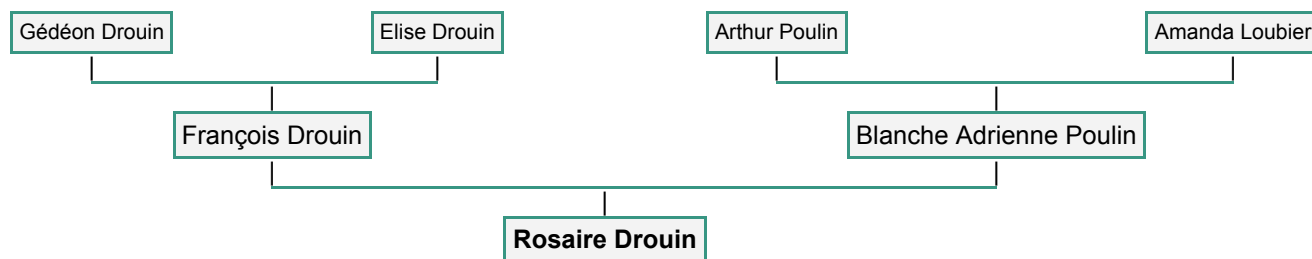

♂ Rosaire Drouin

Parents

- François Drouin
- Blanche Adrienne Poulin

Spouses

- Married *15 September 1962, St Côte de Kennebec, St Côte, Beauce, Québec, Canada*, to Jeannine Drouin

Siblings

- ♂ Éloi Drouin
- ♂ Guy Drouin
- ♂ Jean Claude Drouin
- ♀ Muguette Drouin
- ♂ Patrice Drouin
- ♂ Réjean Drouin

Family Tree Preview

[Ancestry Chart](#)[Printable Family Tree](#)