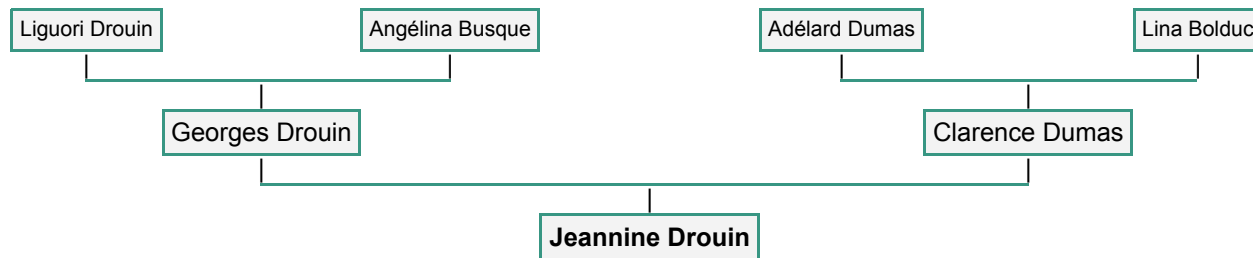

♀ Jeannine Drouin

Parents

- Georges Drouin
- Clarence Dumas

Spouses

- Married *15 September 1962, St Côte de Kennebec, St Côte, Beauce, Québec, Canada*, to Rosaire Drouin

Siblings

- ♂ Jean Guy Drouin
- ♂ Marcel Drouin

Family Tree Preview

[Ancestry Chart](#)[Printable Family Tree](#)