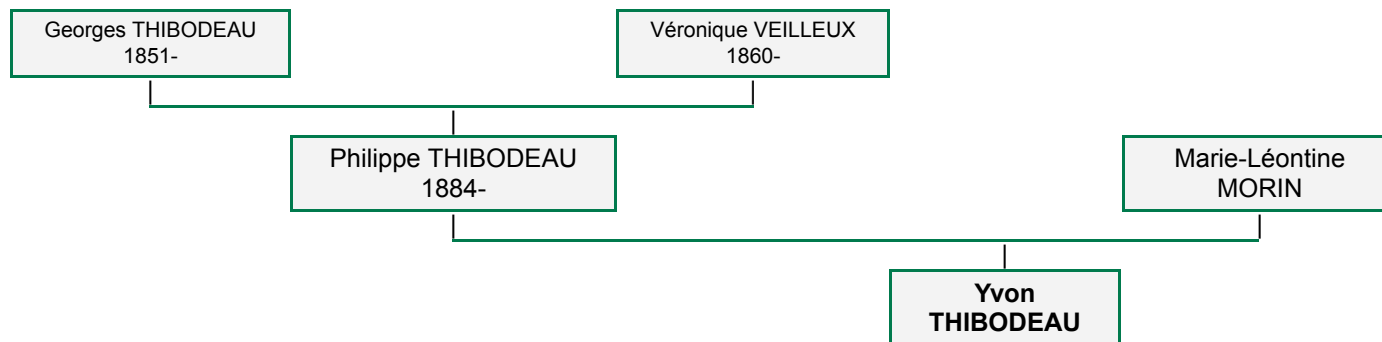

♂ Yvon THIBODEAU

Parents

- Philippe THIBODEAU 1884-
- Marie-Léontine MORIN

Spouses

- Married to Lucille MAHEUX

Siblings

- ♂ Louis Philippe THIBODEAU ca 1907-
- ♂ Gérard THIBODEAU 1907-1972
- ♂ Andréa THIBODEAU ca 1912
- ♂ Jacques THIBODEAU ca 1918
- ♂ Clovis THIBODEAU
- ♂ Charles Auguste THIBODEAU

Family Tree Preview

[Ancestry Chart](#)[Printable Family Tree](#)