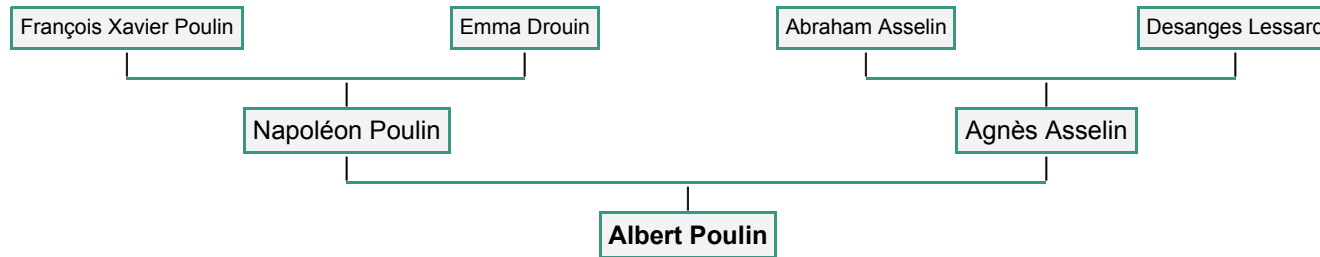

♂ Albert Poulin

Parents

- Napoléon Poulin
- Agnès Asselin

Spouses

- Married 29 August 1922, St Georges Ouest, , Beauce, Québec, Canada, to Léontine Giroux

Family Tree Preview

[Ancestry Chart](#)

[Printable Family Tree](#)