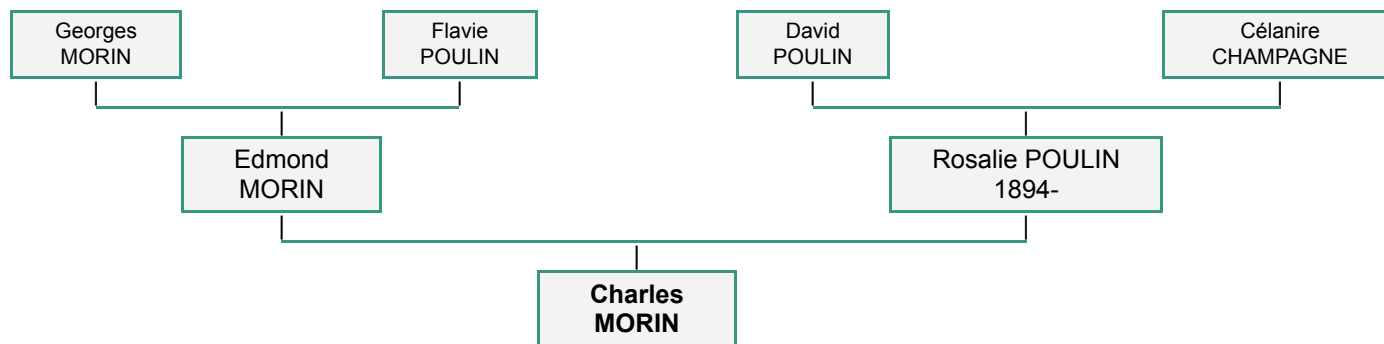

♂ Charles MORIN

Parents

- Edmond MORIN
- Rosalie POULIN 1894-

Spouses

- Married 14 October 1939, St-Mâlo - Québec, Québec, Canada, to Albertine GILBERT
- Married 23 August 1962, L'Assomtion - St-Georges-de-Beauce (Est), Beauce, Québec, Canada, to Dorothee CARON

Siblings

- ♀ Germaine MORIN
- ♀ Irène MORIN
- ♀ Jeannette MORIN
- ♀ Virginia MORIN
- ♂ Yvon MORIN

Family Tree Preview

[Ancestry Chart](#)

[Printable Family Tree](#)