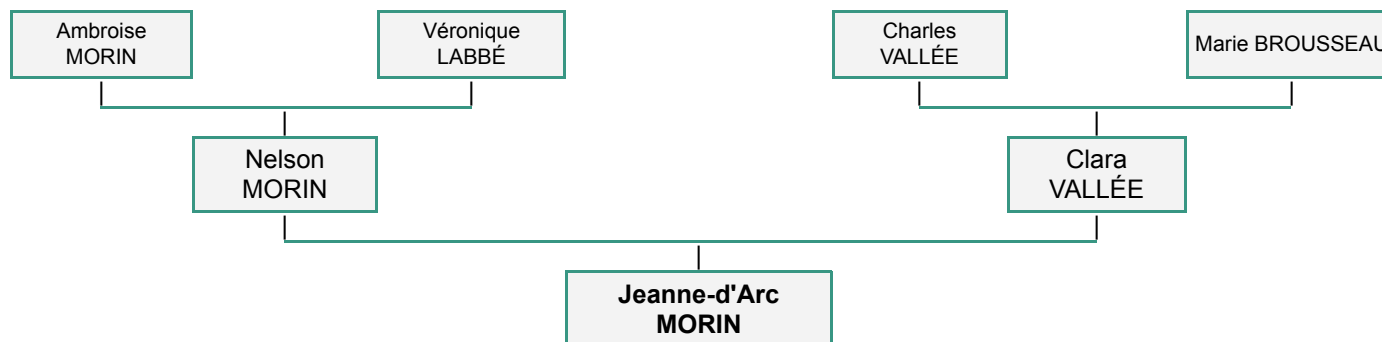

♀ Jeanne-d'Arc MORIN

Parents

- Nelson MORIN
- Clara VALLÉE

Spouses

- Married 25 August 1941, St-Georges-de-Beauce, Beauce, Québec, Canada, to Louis-Philippe GAUTHIER
- Married 3 September 1981, St-Denis - Ste-Foy, Québec, Canada, to Henri DUFOUR

Siblings

- ♀ Élisabeth MORIN
- ♂ Léo-Brod MORIN
- ♀ Lillie MORIN
- ♂ Orlando MORIN
- ♂ Ovide MORIN
- ♀ Réjeanne MORIN

Family Tree Preview

[Ancestry Chart](#)
[Printable Family Tree](#)