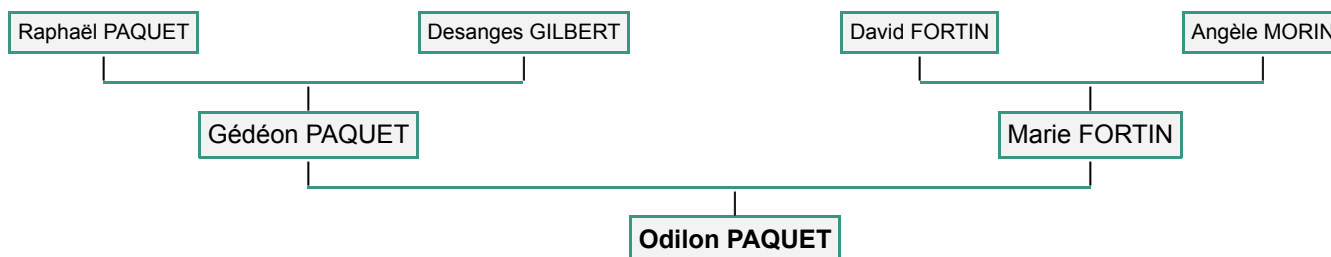

♂ Odilon PAQUET

Parents

- Gédéon PAQUET
- Marie FORTIN

Spouses and children

- Married *11 July 1928, St-Prosper, Dorchester, Québec, Canada*, to Marie-Anne POULIN 1906-1986 with
 - ♂ Abel PAQUET
 - ♂ Laurier PAQUET
 - ♂ Yves PAQUET

Family Tree Preview

Ancestry Chart

Descendancy Chart