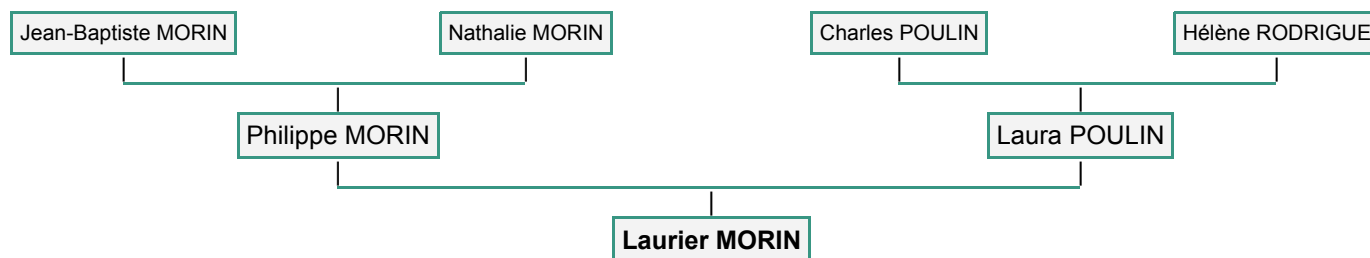

♂ Laurier MORIN

Parents

- Philippe MORIN
- Laura POULIN

Spouses

- Married 5 September 1959, St-Georges-de-Beauce, Beauce, Québec, Canada, to Violette POMERLEAU

Siblings

- ♀ Aline MORIN
- ♀ Carmelle MORIN
- ♂ Denis MORIN
- ♂ Émilien MORIN
- ♀ Gemma MORIN
- ♂ Gérard MORIN
- ♀ Isabelle MORIN
- ♀ Laurette MORIN
- ♀ Suzanne MORIN
- ♂ Yvon MORIN

Family Tree Preview

[Ancestry Chart](#)
[Printable Family Tree](#)